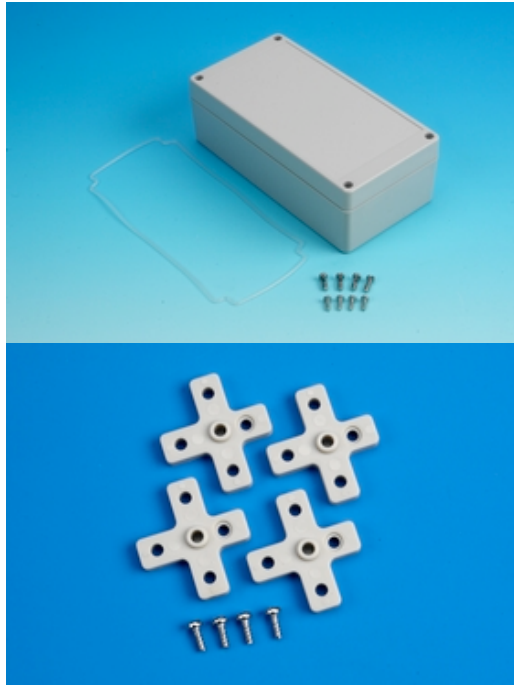

Phone: 847-932-4700
Fax: 847-932-4701

NEMA 4 / IP65 Cases

Detailed Product Sheet

ABS enclosure, 6.49 x 3.35 x 2.16" light gray, NEMA4, Flame retardant UL94-HB, internal PCB mounting bosses, all hardware included. Light gray top. Optional wall mount kits available. More weather resistant polycarbonate versions BEN-50P and BEN50PC also available.

Part Number:	BEN-50
Product name:	NEMA 4 / IP65 Cases
Top Type:	Gray Top
Color:	Gray
Size:	6.49x3.35x2.16"
Weight in pounds:	0.6
Material:	ABS UL 94 HB
Technical Drawings:	   

Wall Mount Kits Available